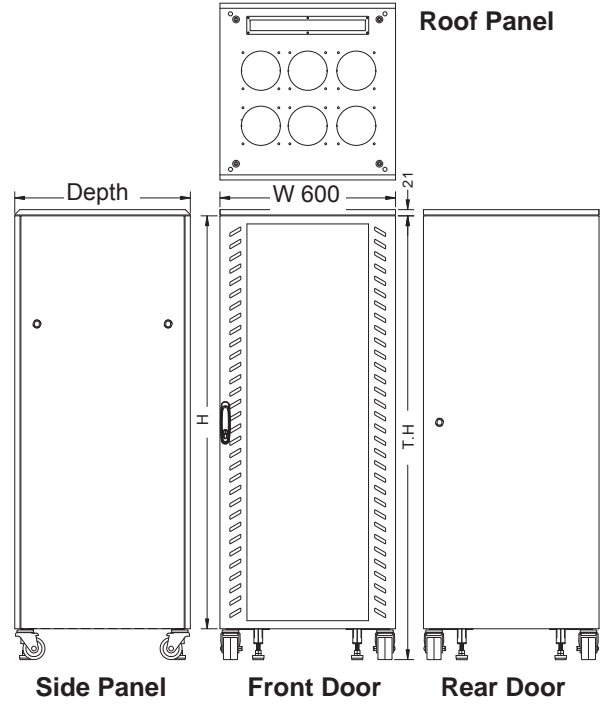

U	SU	Height (mm)	T.H. (mm)	Depth	Model No.											
				300mm	350mm	400mm	450mm	500mm	550mm	600mm	650mm					
12	21	600	700	W=600mm	24630-12KI	24635-12KI	24640-12KI	24645-12KI	24650-12KI	24655-12KI	24660-12KI	24665-12KI				
14	25	700	800	W=600mm	24630-14KI	24635-14KI	24640-14KI	24645-14KI	24650-14KI	24655-14KI	24660-14KI	24665-14KI				
16	29	800	900	W=600mm	24630-16KI	24635-16KI	24640-16KI	24645-16KI	24650-16KI	24655-16KI	24660-16KI	24665-16KI				
18	33	900	1000	W=600mm	24630-18KI	24635-18KI	24640-18KI	24645-18KI	24650-18KI	24655-18KI	24660-18KI	24665-18KI				
21	37	1000	1100	W=600mm	24630-21KI	24635-21KI	24640-21KI	24645-21KI	24650-21KI	24655-21KI	24660-21KI	24665-21KI				
23	41	1100	1200	W=600mm	24630-23KI	24635-23KI	24640-23KI	24645-23KI	24650-23KI	24655-23KI	24660-23KI	24665-23KI				
25	45	1200	1300	W=600mm	24630-25KI	24635-25KI	24640-25KI	24645-25KI	24650-25KI	24655-25KI	24660-25KI	24665-25KI				
27	49	1300	1400	W=600mm	24630-27KI	24635-27KI	24640-27KI	24645-27KI	24650-27KI	24655-27KI	24660-27KI	24665-27KI				
30	53	1400	1500	W=600mm	24630-30KI	24635-30KI	24640-30KI	24645-30KI	24650-30KI	24655-30KI	24660-30KI	24665-30KI				
32	57	1500	1600	W=600mm	24630-32KI	24635-32KI	24640-32KI	24645-32KI	24650-32KI	24655-32KI	24660-32KI	24665-32KI				
34	61	1600	1700	W=600mm	24630-34KI	24635-34KI	24640-34KI	24645-34KI	24650-34KI	24655-34KI	24660-34KI	24665-34KI				
36	65	1700	1800	W=600mm	24630-36KI	24635-36KI	24640-36KI	24645-36KI	24650-36KI	24655-36KI	24660-36KI	24665-36KI				
39	69	1800	1900	W=600mm	24630-39KI	24635-39KI	24640-39KI	24645-39KI	24650-39KI	24655-39KI	24660-39KI	24665-39KI				
41	73	1900	2000	W=600mm	24630-41KI	24635-41KI	24640-41KI	24645-41KI	24650-41KI	24655-41KI	24660-41KI	24665-41KI				
43	77	2000	2100	W=600mm	24630-43KI	24635-43KI	24640-43KI	24645-43KI	24650-43KI	24655-43KI	24660-43KI	24665-43KI				
45	81	2100	2200	W=600mm	24630-45KI	24635-45KI	24640-45KI	24645-45KI	24650-45KI	24655-45KI	24660-45KI	24665-45KI				
48	85	2200	2300	W=600mm	24630-48KI	24635-48KI	24640-48KI	24645-48KI	24650-48KI	24655-48KI	24660-48KI	24665-48KI				

The green color is the meaning for it's Width.

The red color is the meaning for it's Depth.

The light blue color is the meaning for it's Height.

Color choose : Fill number 5, 1 in the ☐

5 - RAL7035 ☐ Beige

1 - RAL9011 ☐ Black