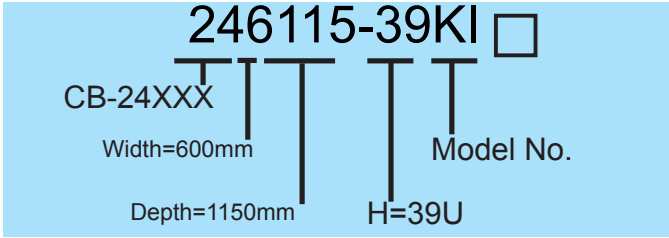

CB-246xx-xxKI Series Overviews

19" server cabinet for Network & communication solution

CB-24XXX Series Cabinet / Rack

246xxx-xxKI