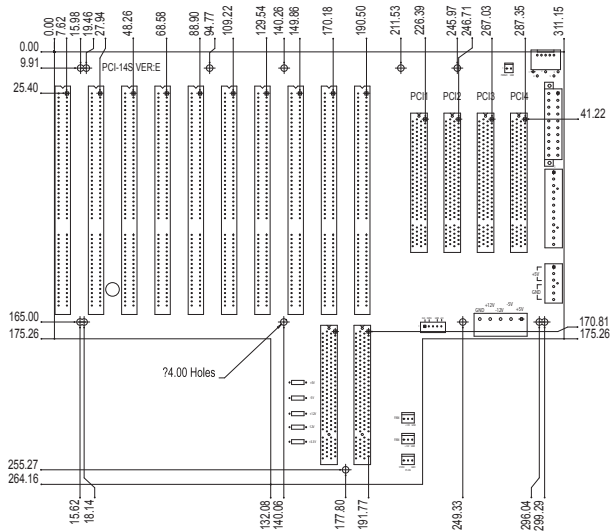

# PCI-14S-RS-R40

No Keyboard Connector

## Ordering Information

PCI-14S-RS-R40

14-slot backplane with 4 PCI slots and 9 ISA Bus slots