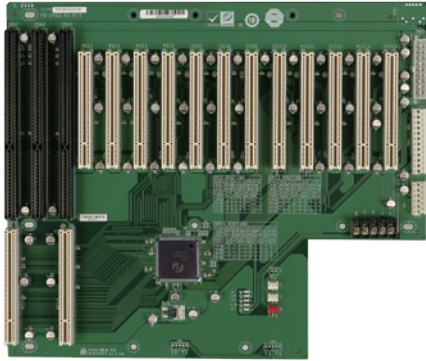

PX-14S3-RS-R50

Ordering Information

PX-14S3-RS-R50 14-slot backplane with 12 PCI slots and 2 ISA slots