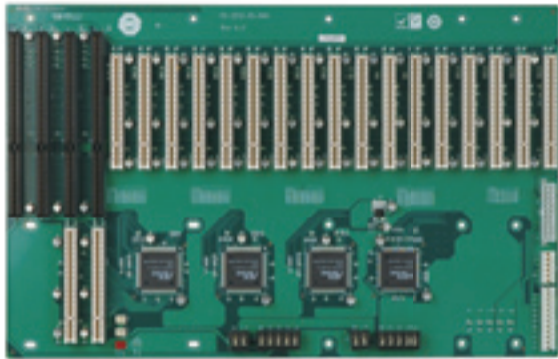

PX-20S2-RS-R40

Ordering Information

PX-20S2-RS-R4

20-slot backplane with 17 PCI slots and 3 ISA Bus slots