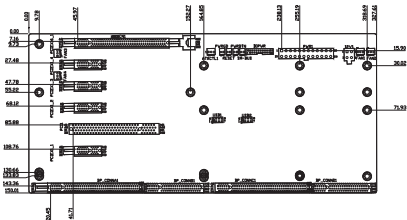

# PE-7S2-R40

## Ordering Information

PE-7S2-R40

5-slot backplane with 1 PCIe x16 slot and 4 PCIe x1 slots and 1 PCI slot