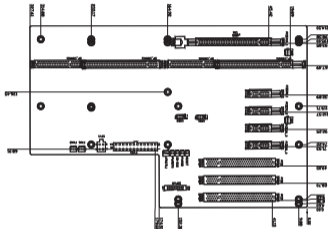

# PE-9S-R40

## Ordering Information

PE-9S-R40 9-slot backplane with 1 PCIe x16 slot, 4 PCIe x1 slots and 3 PCI slots