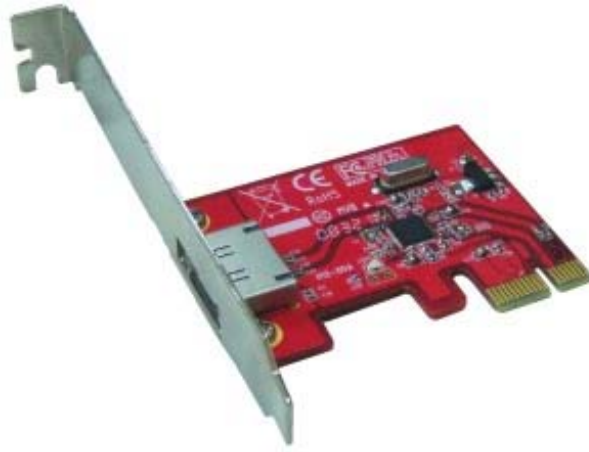

# PE-112

## eSATA II – 3Gbps 1Port Low Profile PCIe Host for Mac

**1Port 3Gbps External eSATA II with NCQ, Port Multiplier support in PCI Express 1X host!**

### FEATURES

- External eSATA Connector
- 48 bits LBA that Break Capacity-Limit to Support HDD larger than 137GB
- Supports 1-lane 2.5Gbps PCI Express
- Includes an additional Low Profile PCI Bracket
- Fully compliant with Serial ATA specifications
- Supports SATA II transfer rate of 3.0Gbps
- Supports Native Command Queuing (NCQ)
- Supports Non-zero offsets NCQ
- Supports Out of order data delivery NCQ
- Supports Command-based switching with Port Multipliers
- 31 Commands and Scatter/Gather Tables
- HDD accessing LED on board
- Supports Mac and Windows
- Supported by Mac OS Built-in Driver
- Supports 64bit / 32bit Windows Vista
- Hot-plug capability
- Fully RoHS compliant