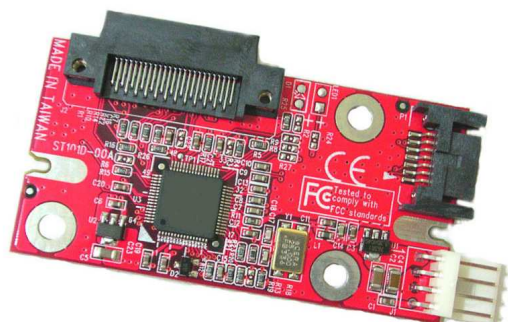

## **ST-101D ➡ Slimline Optical Drive --- > SATA Drive Mini Bridge Board**

**Slim Optical Device --- > Serial ATA Optical Drive!**

**Convert ALL Slim Type DVD / DVD-RAM / CD-ROM / CD-RW to Serial ATA interface for your SATA Rack Mount New Server!**

### **FEATURES**

- **Can Attaches to all types of ATAPI, ATA/133, ATA/100, ATA/66, ATA/33, EIDE and IDE slim devices (DVD, DVD-RAM, MO, CD-ROM, CD-RW, ....)**
- **Ideal for Rack Mount System, Server, Network attached Storage, .....**
- High transfer rate of 1.5Gb/s
- Compliant with Serial ATA 1.0a specifications
- Supports Spread Spectrum in receiver
- Compliant with ATA specifications
- Compatible with Ultra ATA 133
- 100% hardware bridge converter to support PC, MAC and Linux environment