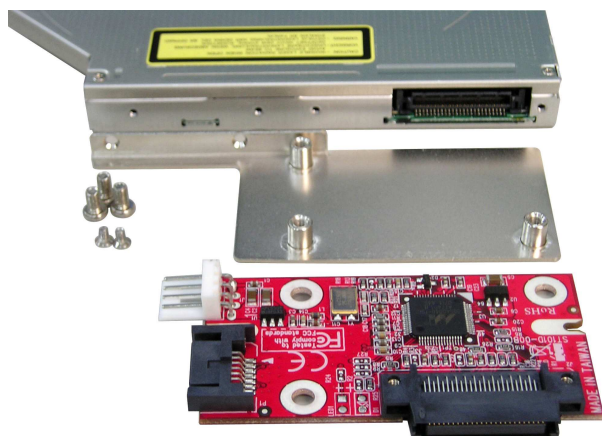

## **ST-101DK** ➤ *Slimline Optical Drive to SATA ODD Bridge Board with Mounting Bracket and Screws*

**Slim Optical Device --- > Serial ATA Optical Drive!**

**Convert ALL Slim Type DVD / DVD-RAM / CD-ROM / CD-RW to Serial ATA interface for your SATA Rack Mount New Server!**

### **FEATURES**

- **Can Attaches to all types of ATAPI, ATA/133, ATA/100, ATA/66, ATA/33, EIDE and IDE slim devices (DVD, DVD-RAM, MO, CD-ROM, CD-RW, ....)**
- **Ideal for Rack Mount System, Server, Network attached Storage, .....**
- High transfer rate of 1.5Gb/s
- Compliant with Serial ATA 1.0a specifications
- Supports Spread Spectrum in receiver
- Compliant with ATA specifications
- Compatible with Ultra ATA 133
- 100% hardware bridge converter to support PC, MAC and Linux environment
- Fully RoHS Compliant