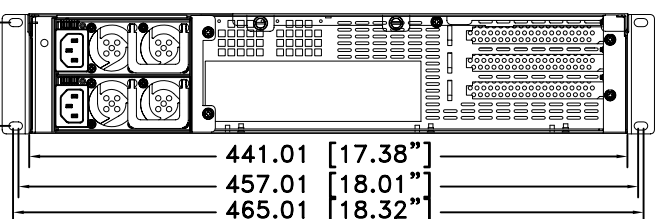

RM-221 B06

RM-221 B04

RM-221B

<p>PROPRIETARY NOTICE This drawing contains proprietary information of COMIX INTERNATIONAL Co., Ltd. Any reuse or distribution of this drawing in whole or in part, without a written consent from COMIX INTERNATIONAL Co., Ltd. is strictly prohibited. CUSTOMER APPROVAL</p>		<p>MATERIAL</p>	
<p>COMIX</p>		<p>TOLERANCES UNLESS NOTED DECIMAL XX ±0.12 DECIMAL XX ±0.25 DECIMAL X ±0.50 ANGULAR ±1°</p>	
<p>PART NO</p>		<p>TITLE</p>	

PROJ	SCALE	1:4	
APP	DO NOT SCALE DWG		
CHK	MODEL	FILE NO	REV.
DGN	2006/6/29	RM-221B-DIA	1
DRW	NOAH	UNIT	SIZE
	08.03.24	mm	A5